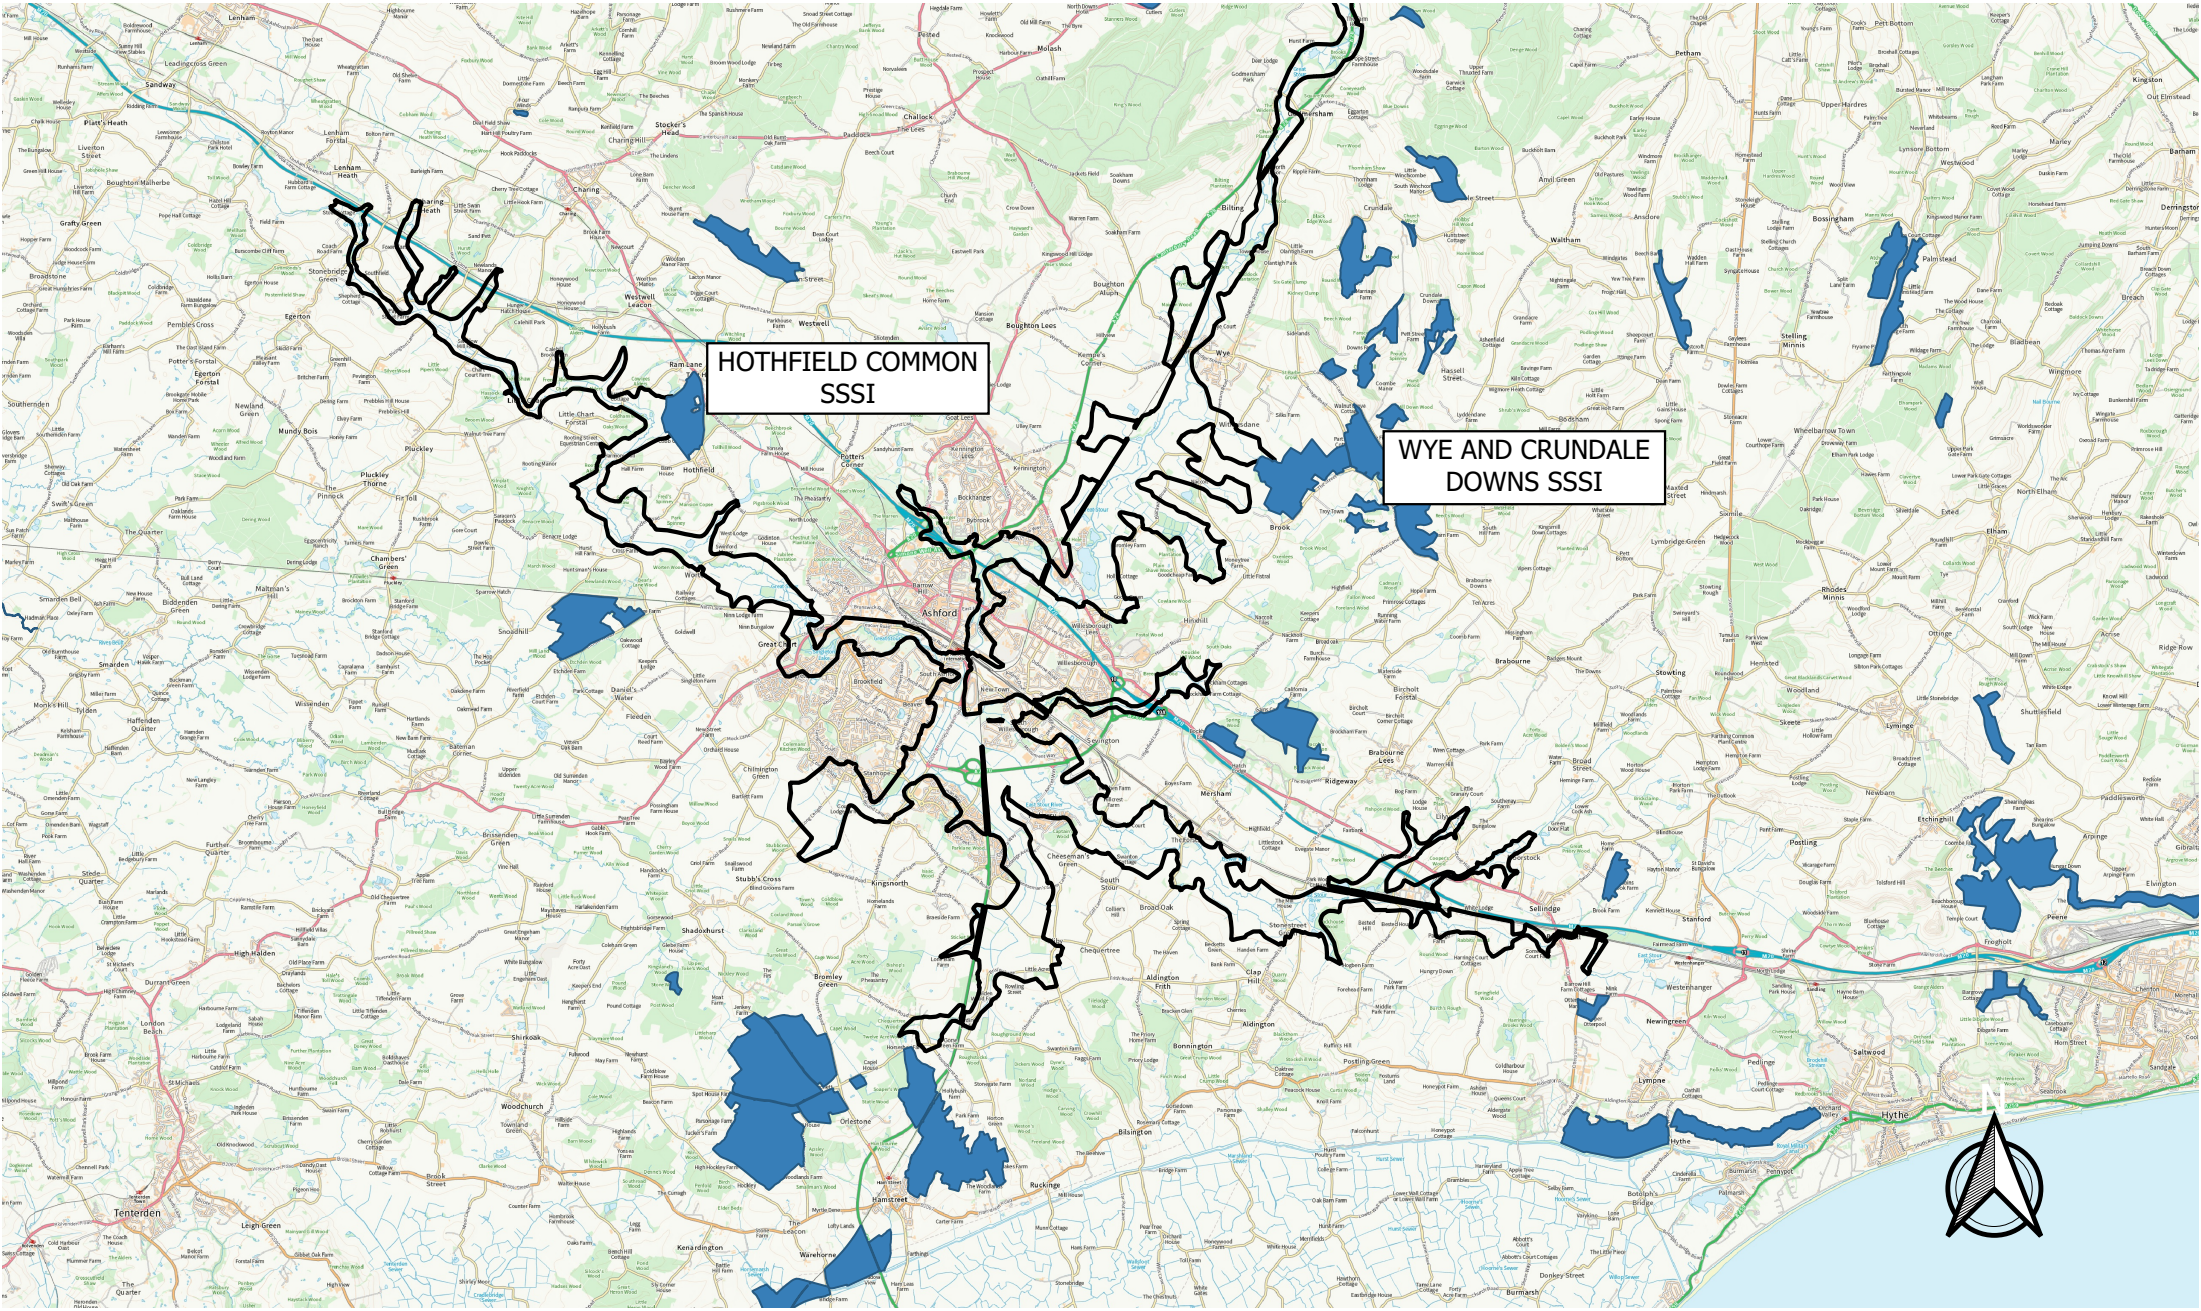

MAP 9 - INTERNATIONAL SITES - SSSIS IN THE UPPER STOUR

Sites of Special Scientific Interest 
District Boundary 