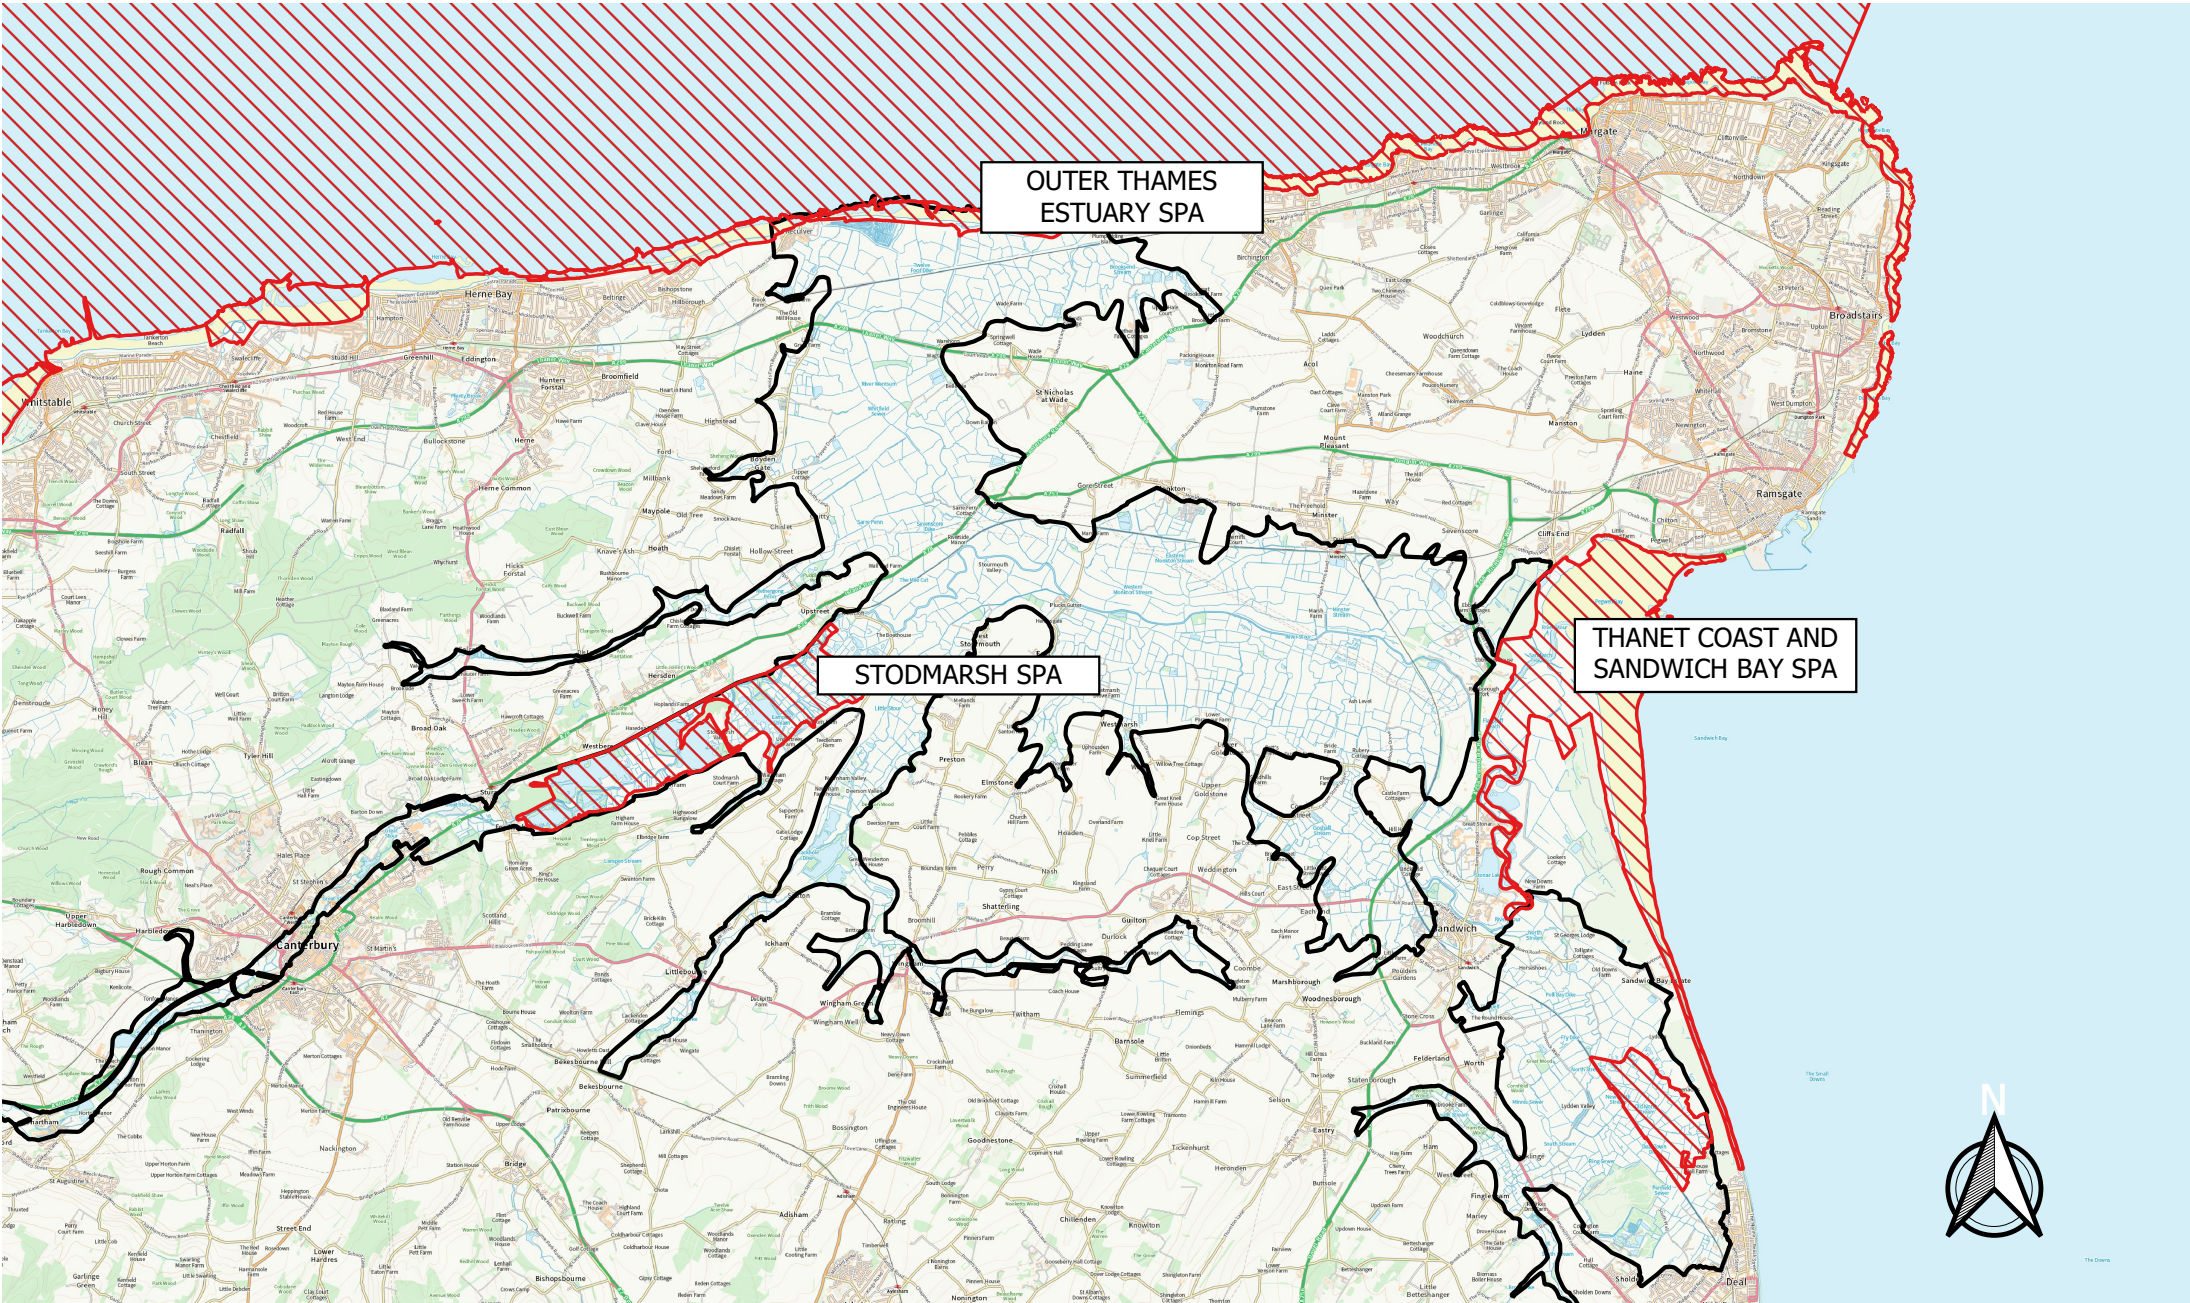

MAP 8 - INTERNATIONAL SITES - SPECIAL PROTECTION AREAS IN THE DRAINAGE DISTRICT

OUTER THAMES ESTUARY SPA

STODMARSH SPA

THANET COAST AND SANDWICH BAY SPA

Special Protection Areas   
 District Boundary 