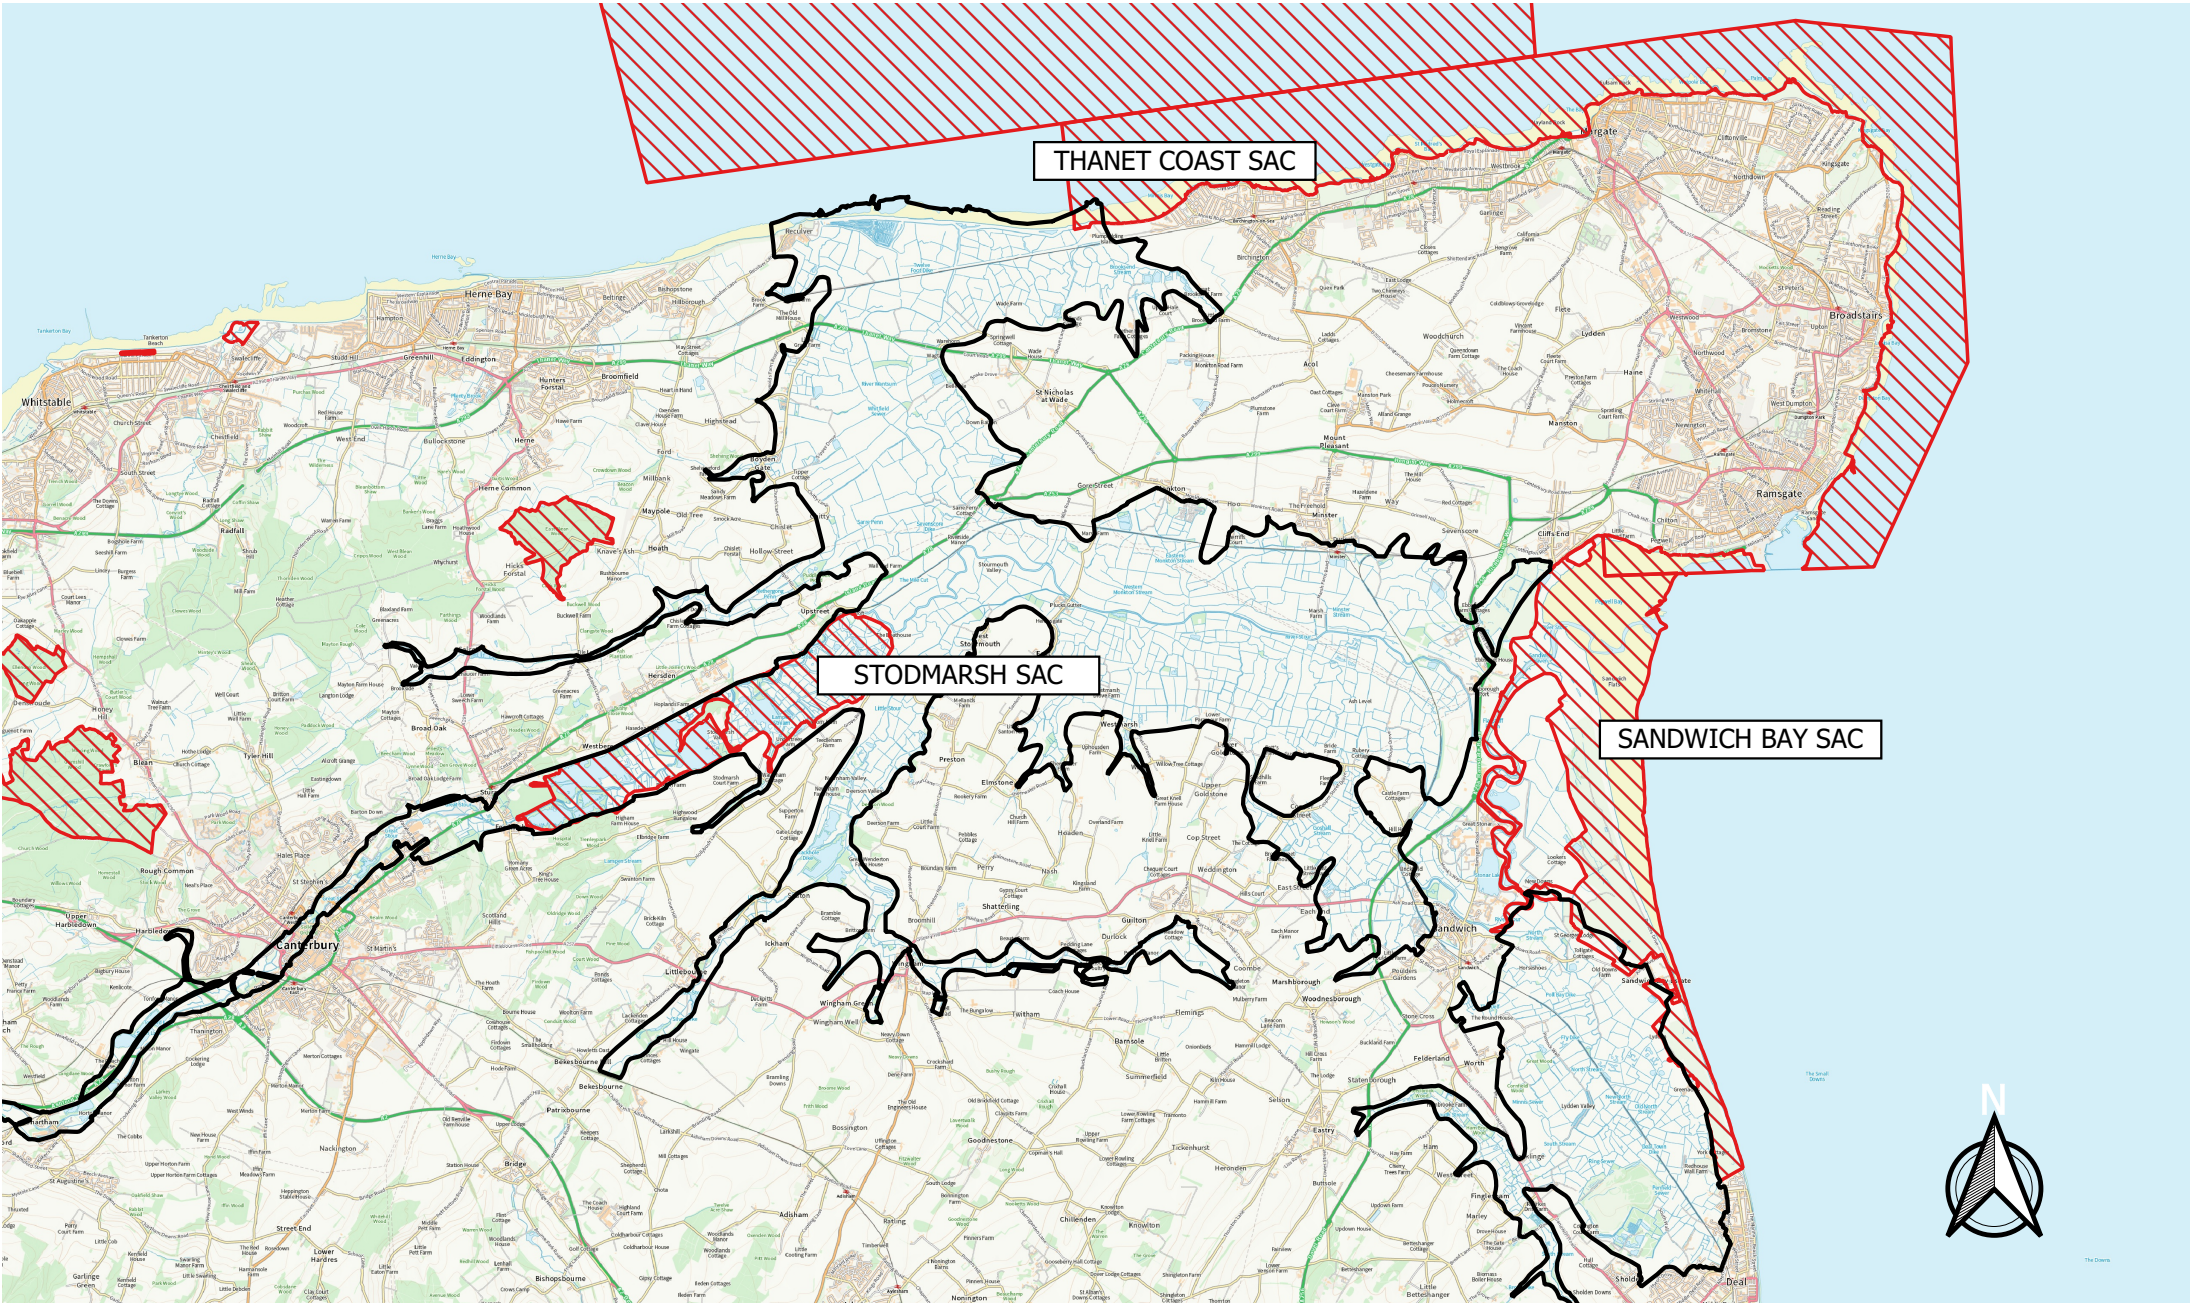

MAP 7 - INTERNATIONAL SITES - SPECIAL AREAS OF CONSERVATION IN THE DRAINAGE DISTRICT

THANET COAST SAC

STODMARSH SAC

SANDWICH BAY SAC

Special Areas of Conservation   
 District Boundary 