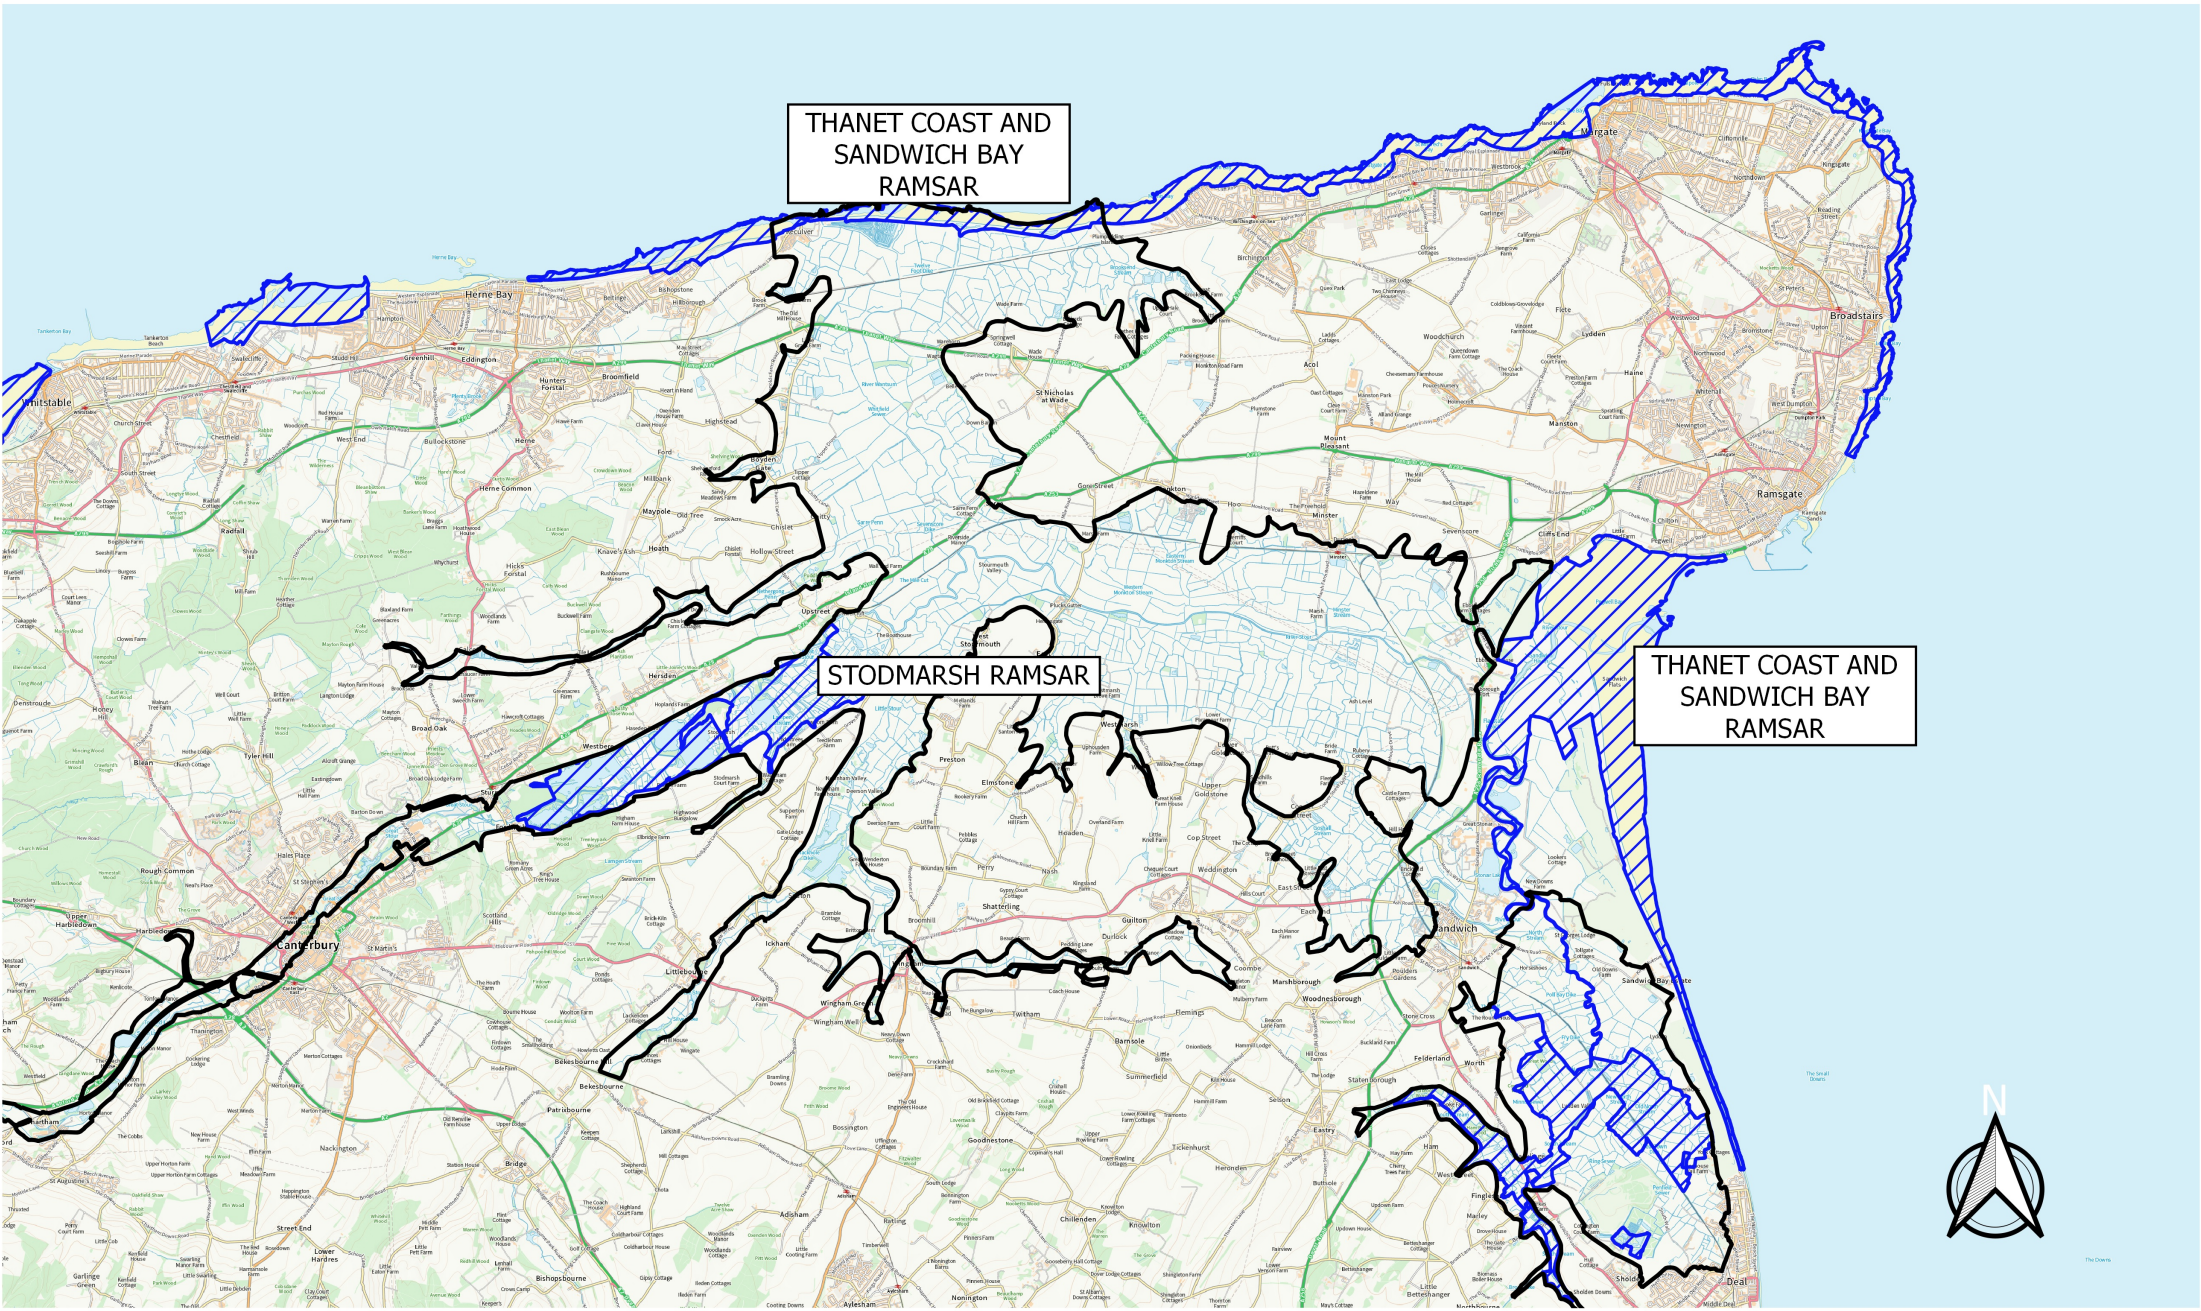

MAP 6 - INTERNATIONAL SITES - RAMSAR SITES IN THE DRAINAGE DISTRICT

THANET COAST AND SANDWICH BAY RAMSAR

STODMARSH RAMSAR

THANET COAST AND SANDWICH BAY RAMSAR

RAMSAR Sites 
 District Boundary 