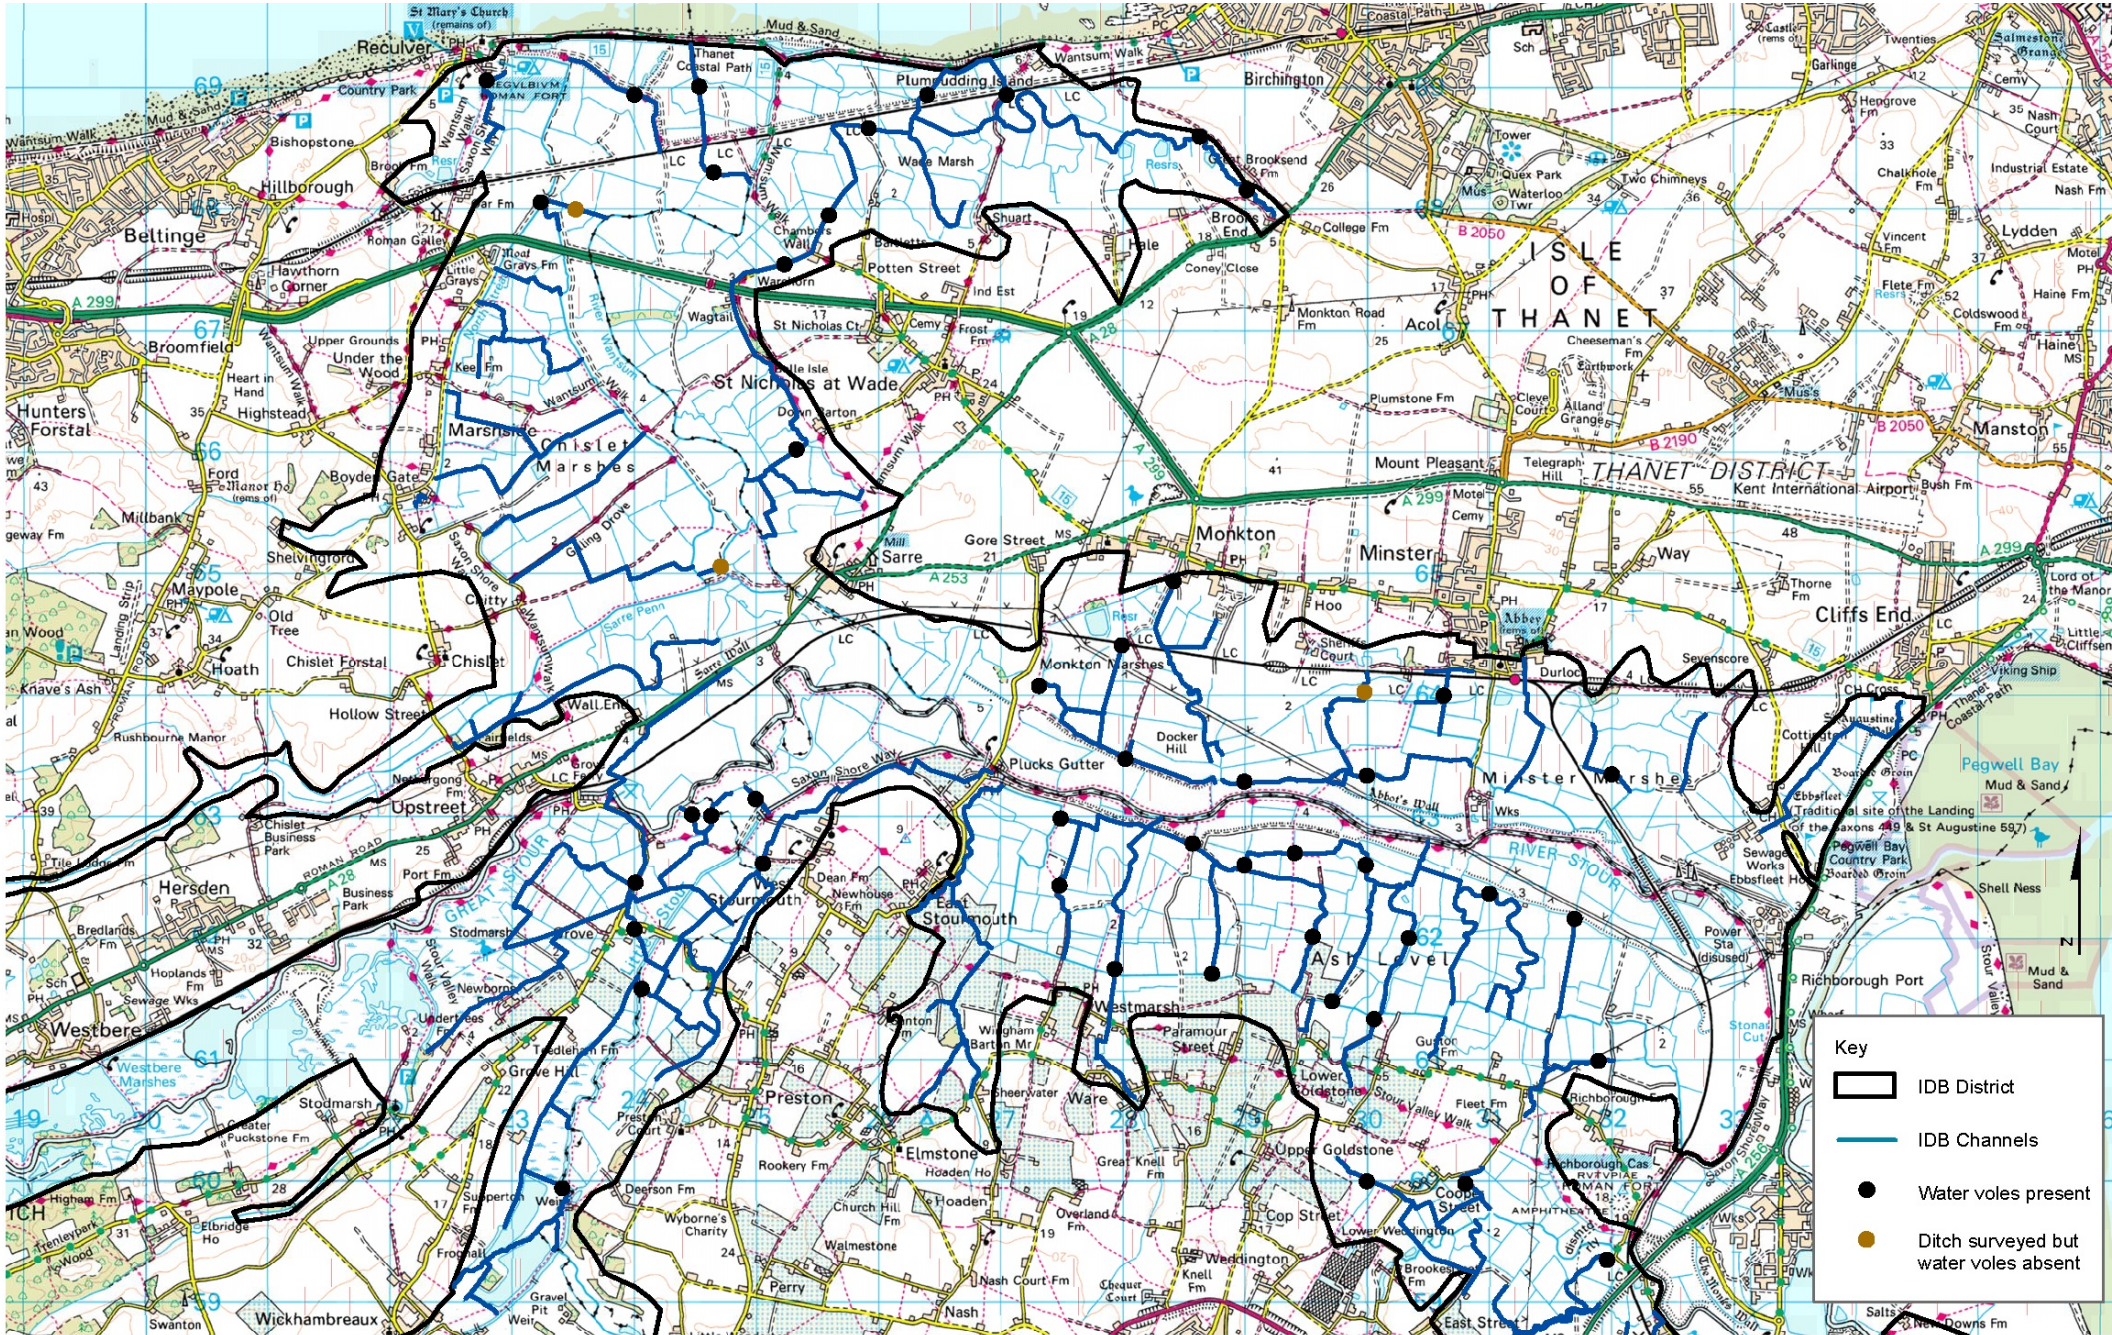

MAP 25 - DISTRIBUTION OF WATER VOLE IN IDB CHANNELS IN THE LOWER STOUR SURVEY 2005

Key

-  IDB District
-  IDB Channels
-  Water voles present
-  Ditch surveyed but water voles absent