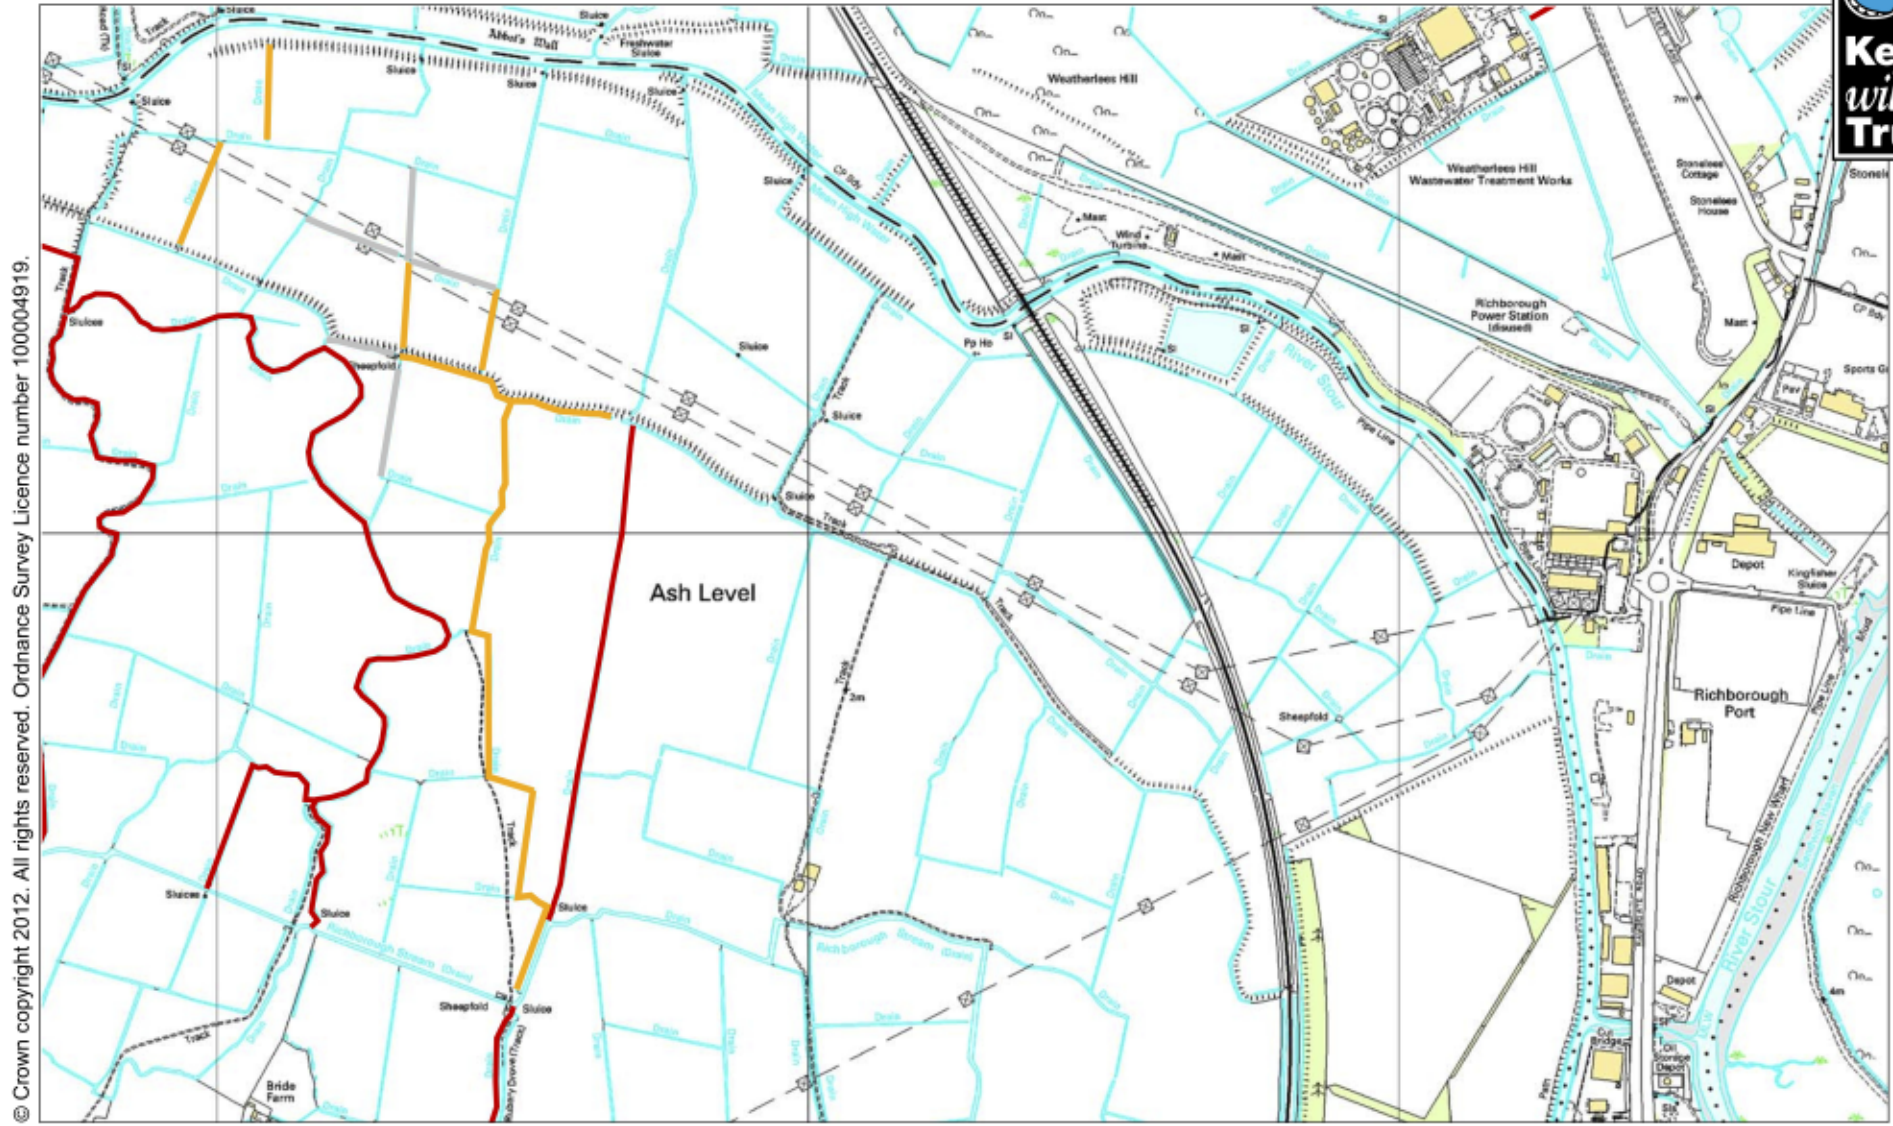

# SAVING THE SHINING RAM'S-HORN SNAIL

Current status: Ash Level 

-  Ditches historically supporting the shining ram's-horn snail (*Segmentina nitida*)
-  Ditches currently supporting the shining ram's-horn snail (*Segmentina nitida*)
-  Watercourses managed by the Stour (Kent) IDB