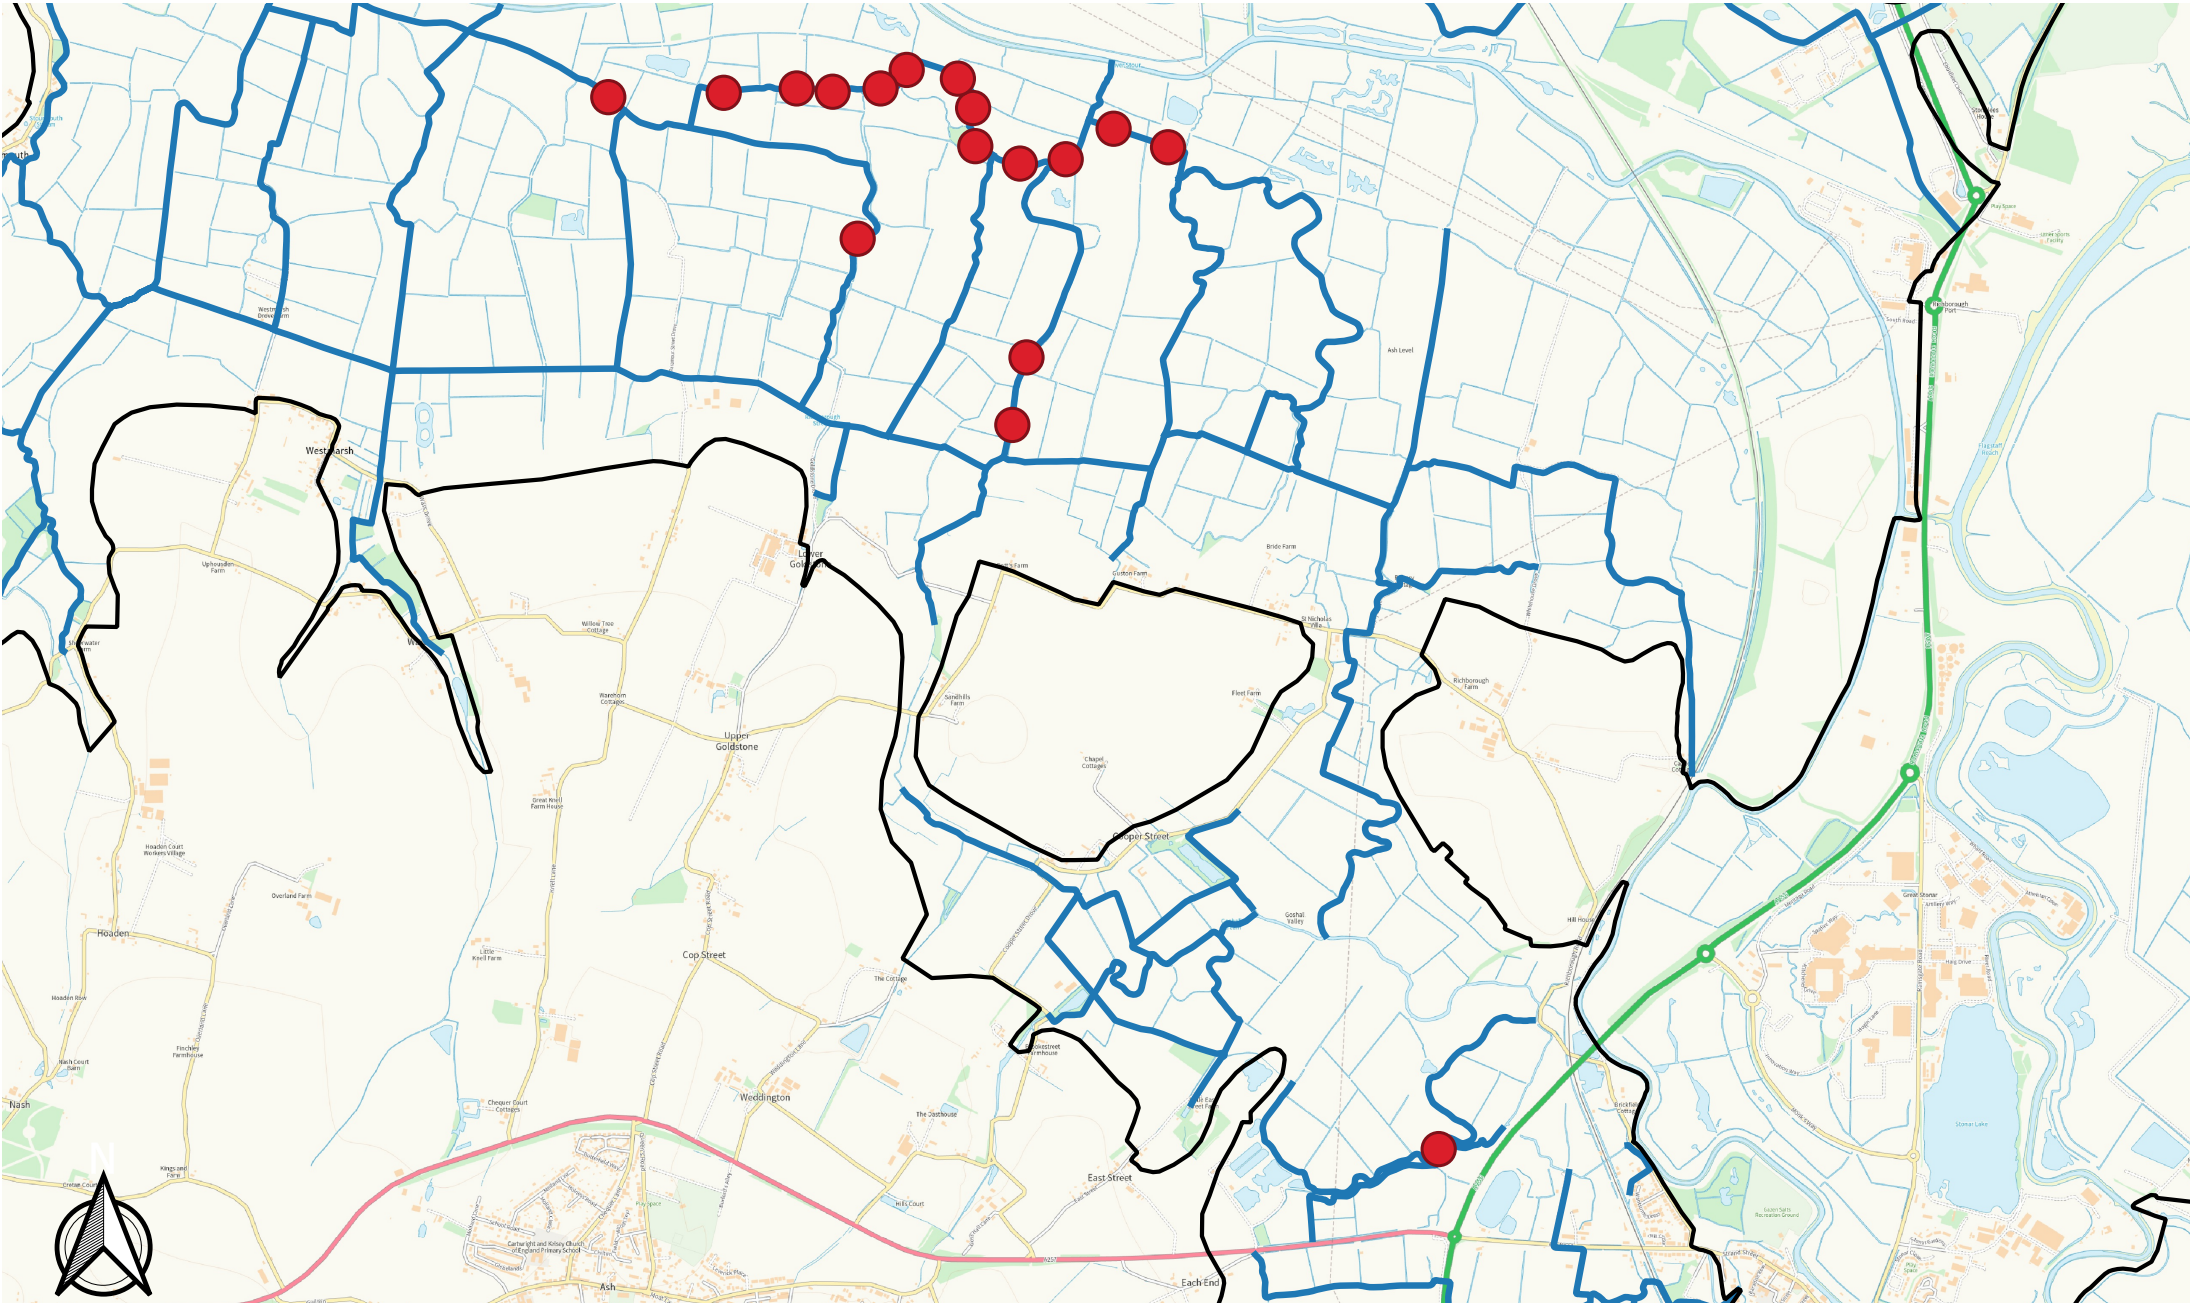

MAP 22 - DISTRIBUTION OF ROOTLESS DUCKWEED ON IDB WATERCOURSES IN THE LOWER STOUR SURVEY 1997-1998

-  District Boundary
-  Rootless Duckweed