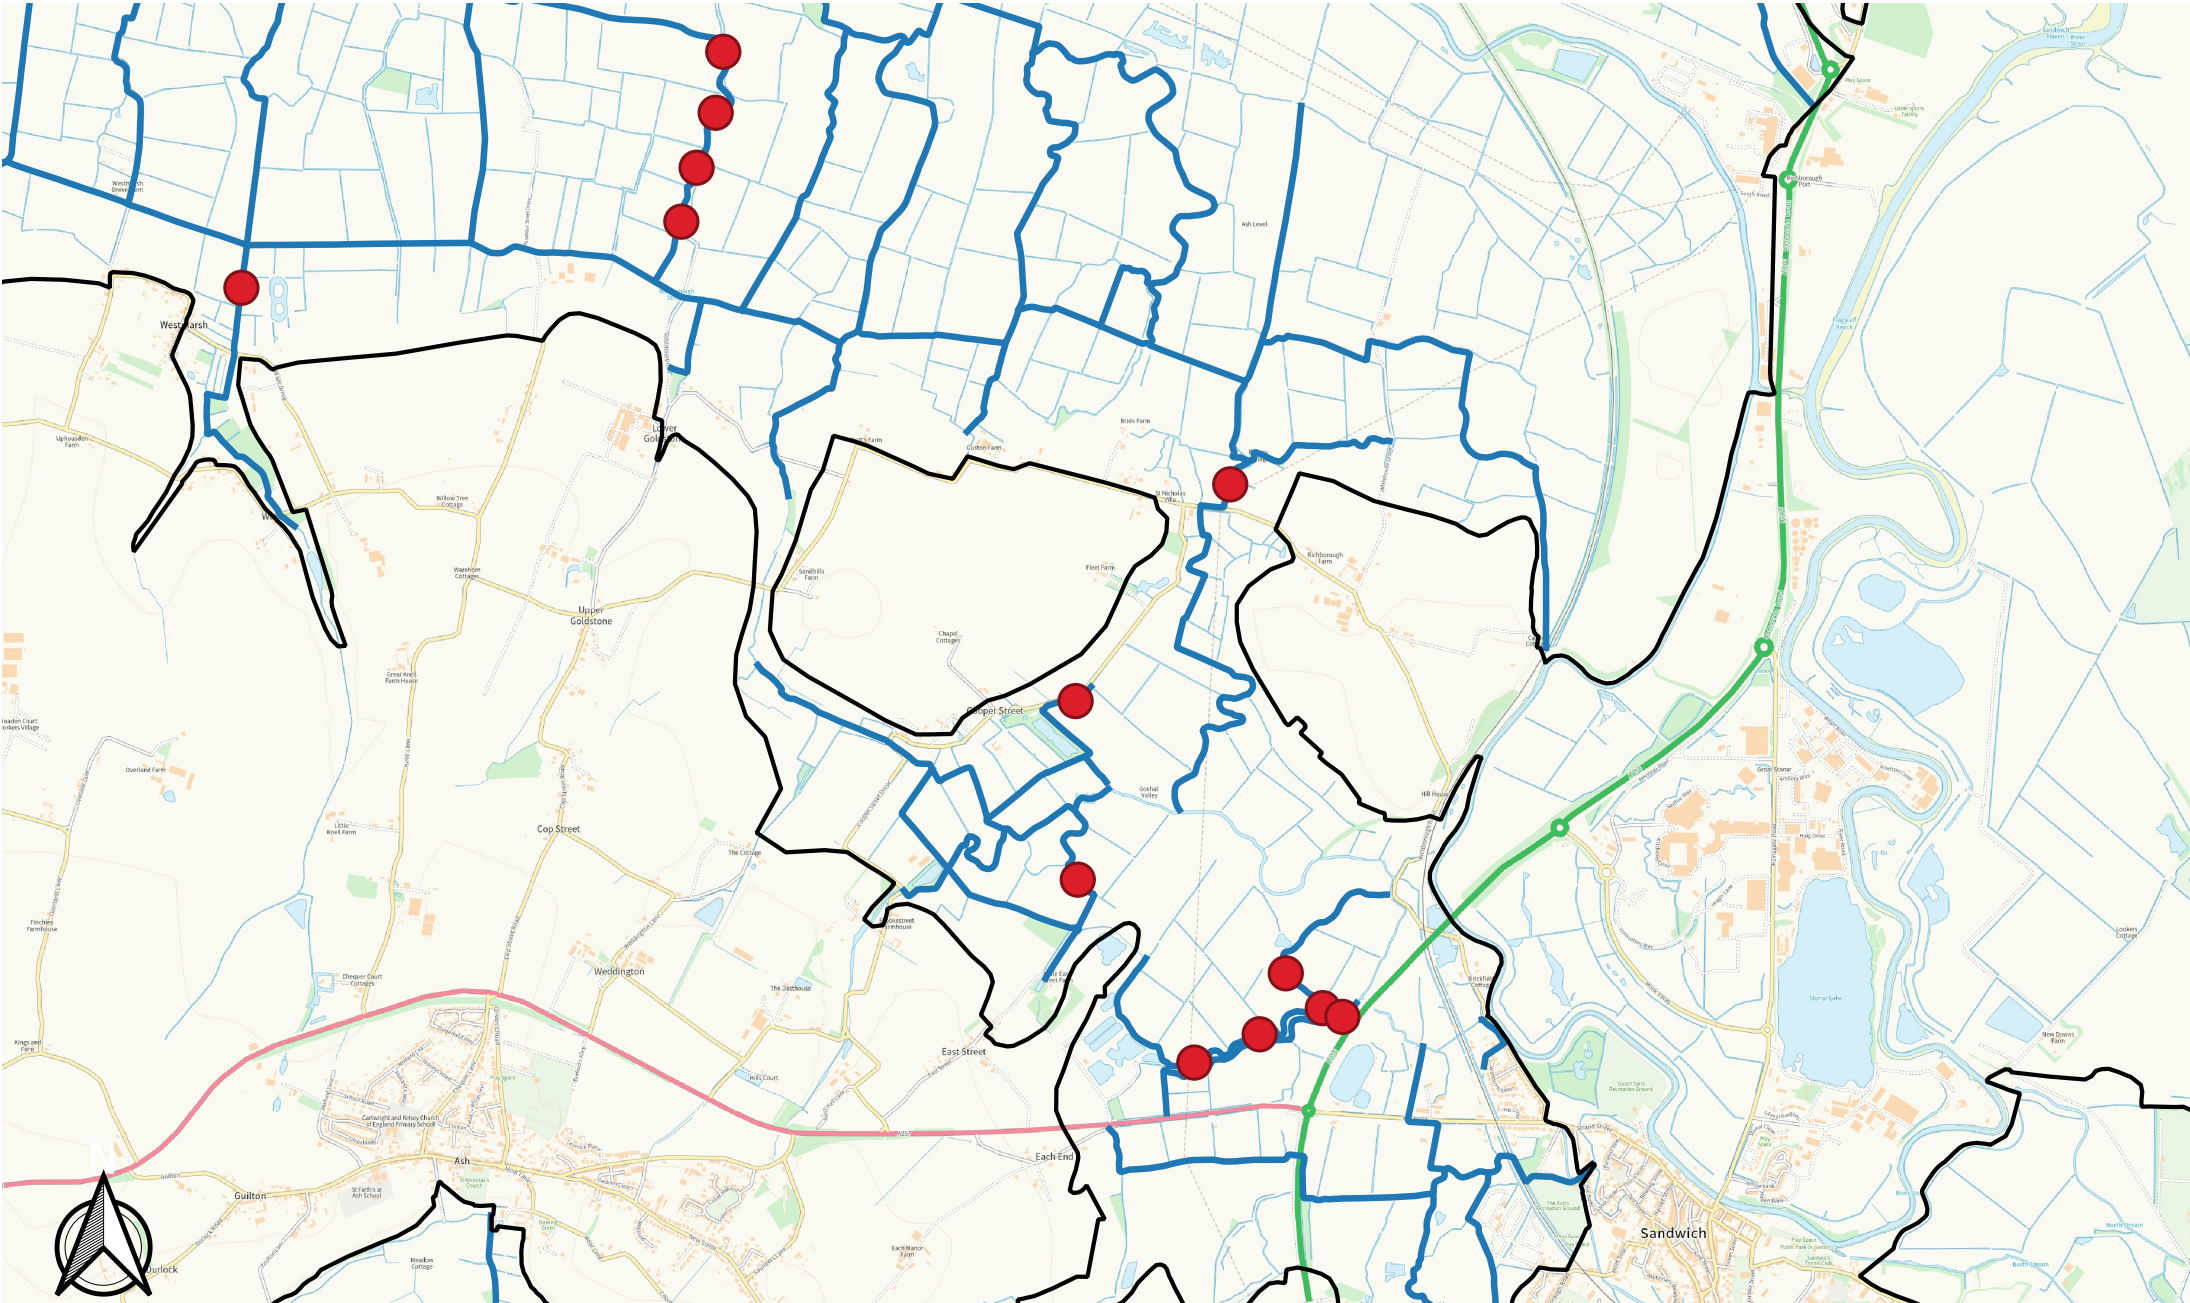

MAP 20 - DISTRIBUTION OF HAIRLIKE PONDWEED ON IDB WATERCOURSES IN THE LOWER STOUR SURVEY 1997-1998

- District Boundary
- Hairlike Pondweed