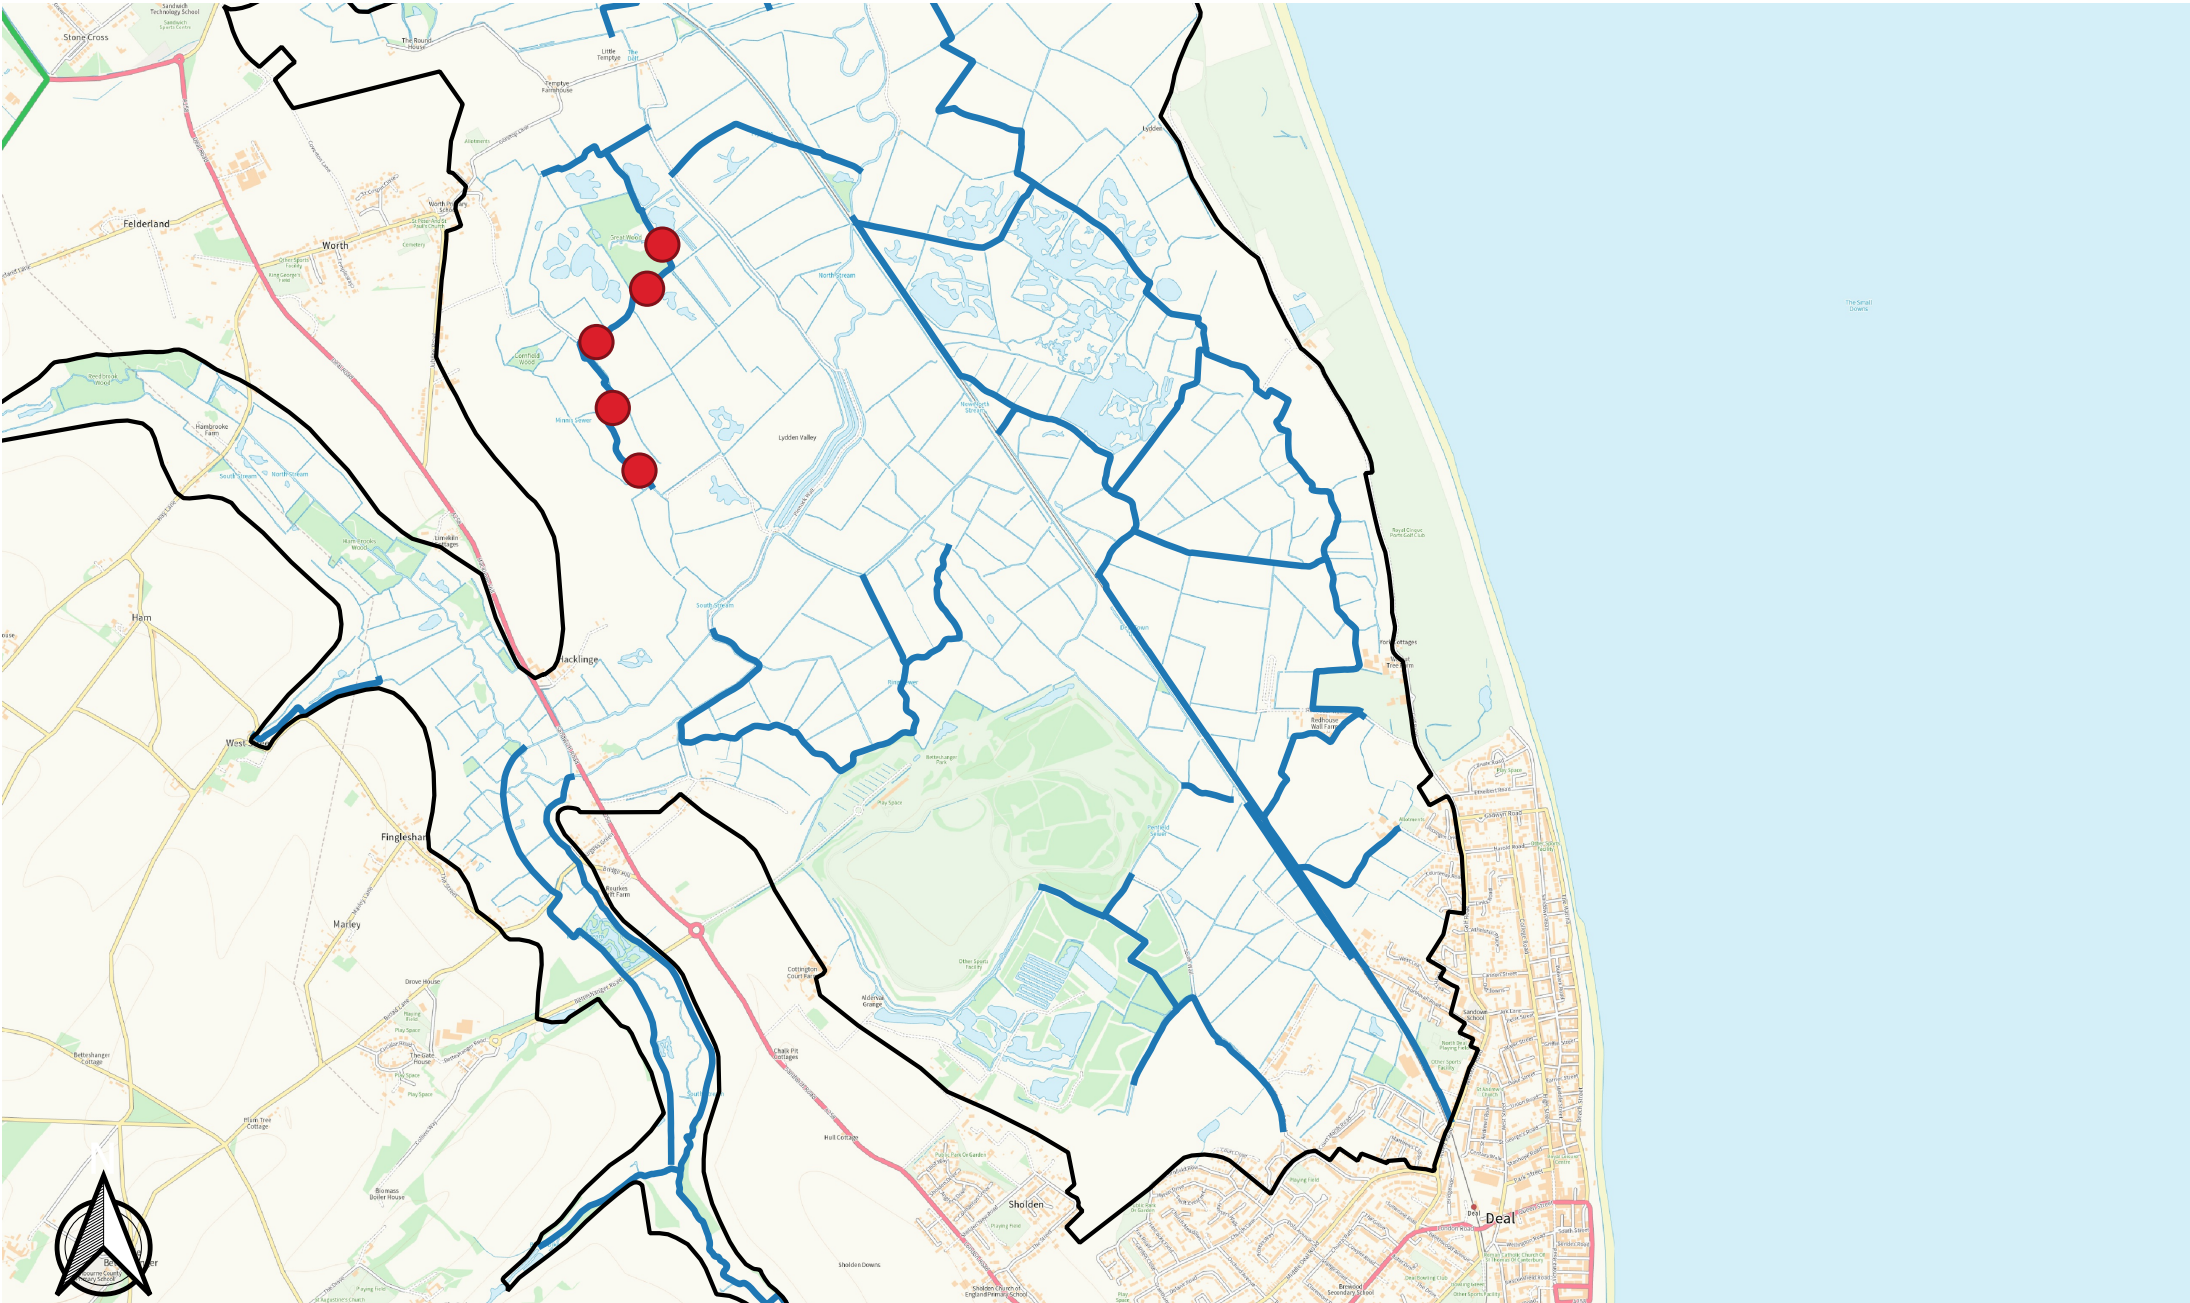

MAP 19 - DISTRIBUTION OF FEN PONDWEED ON IDB WATERCOURSES IN THE LOWER STOUR - SURVEY 1997-1998

-  District Boundary
-  Fen Pondweed