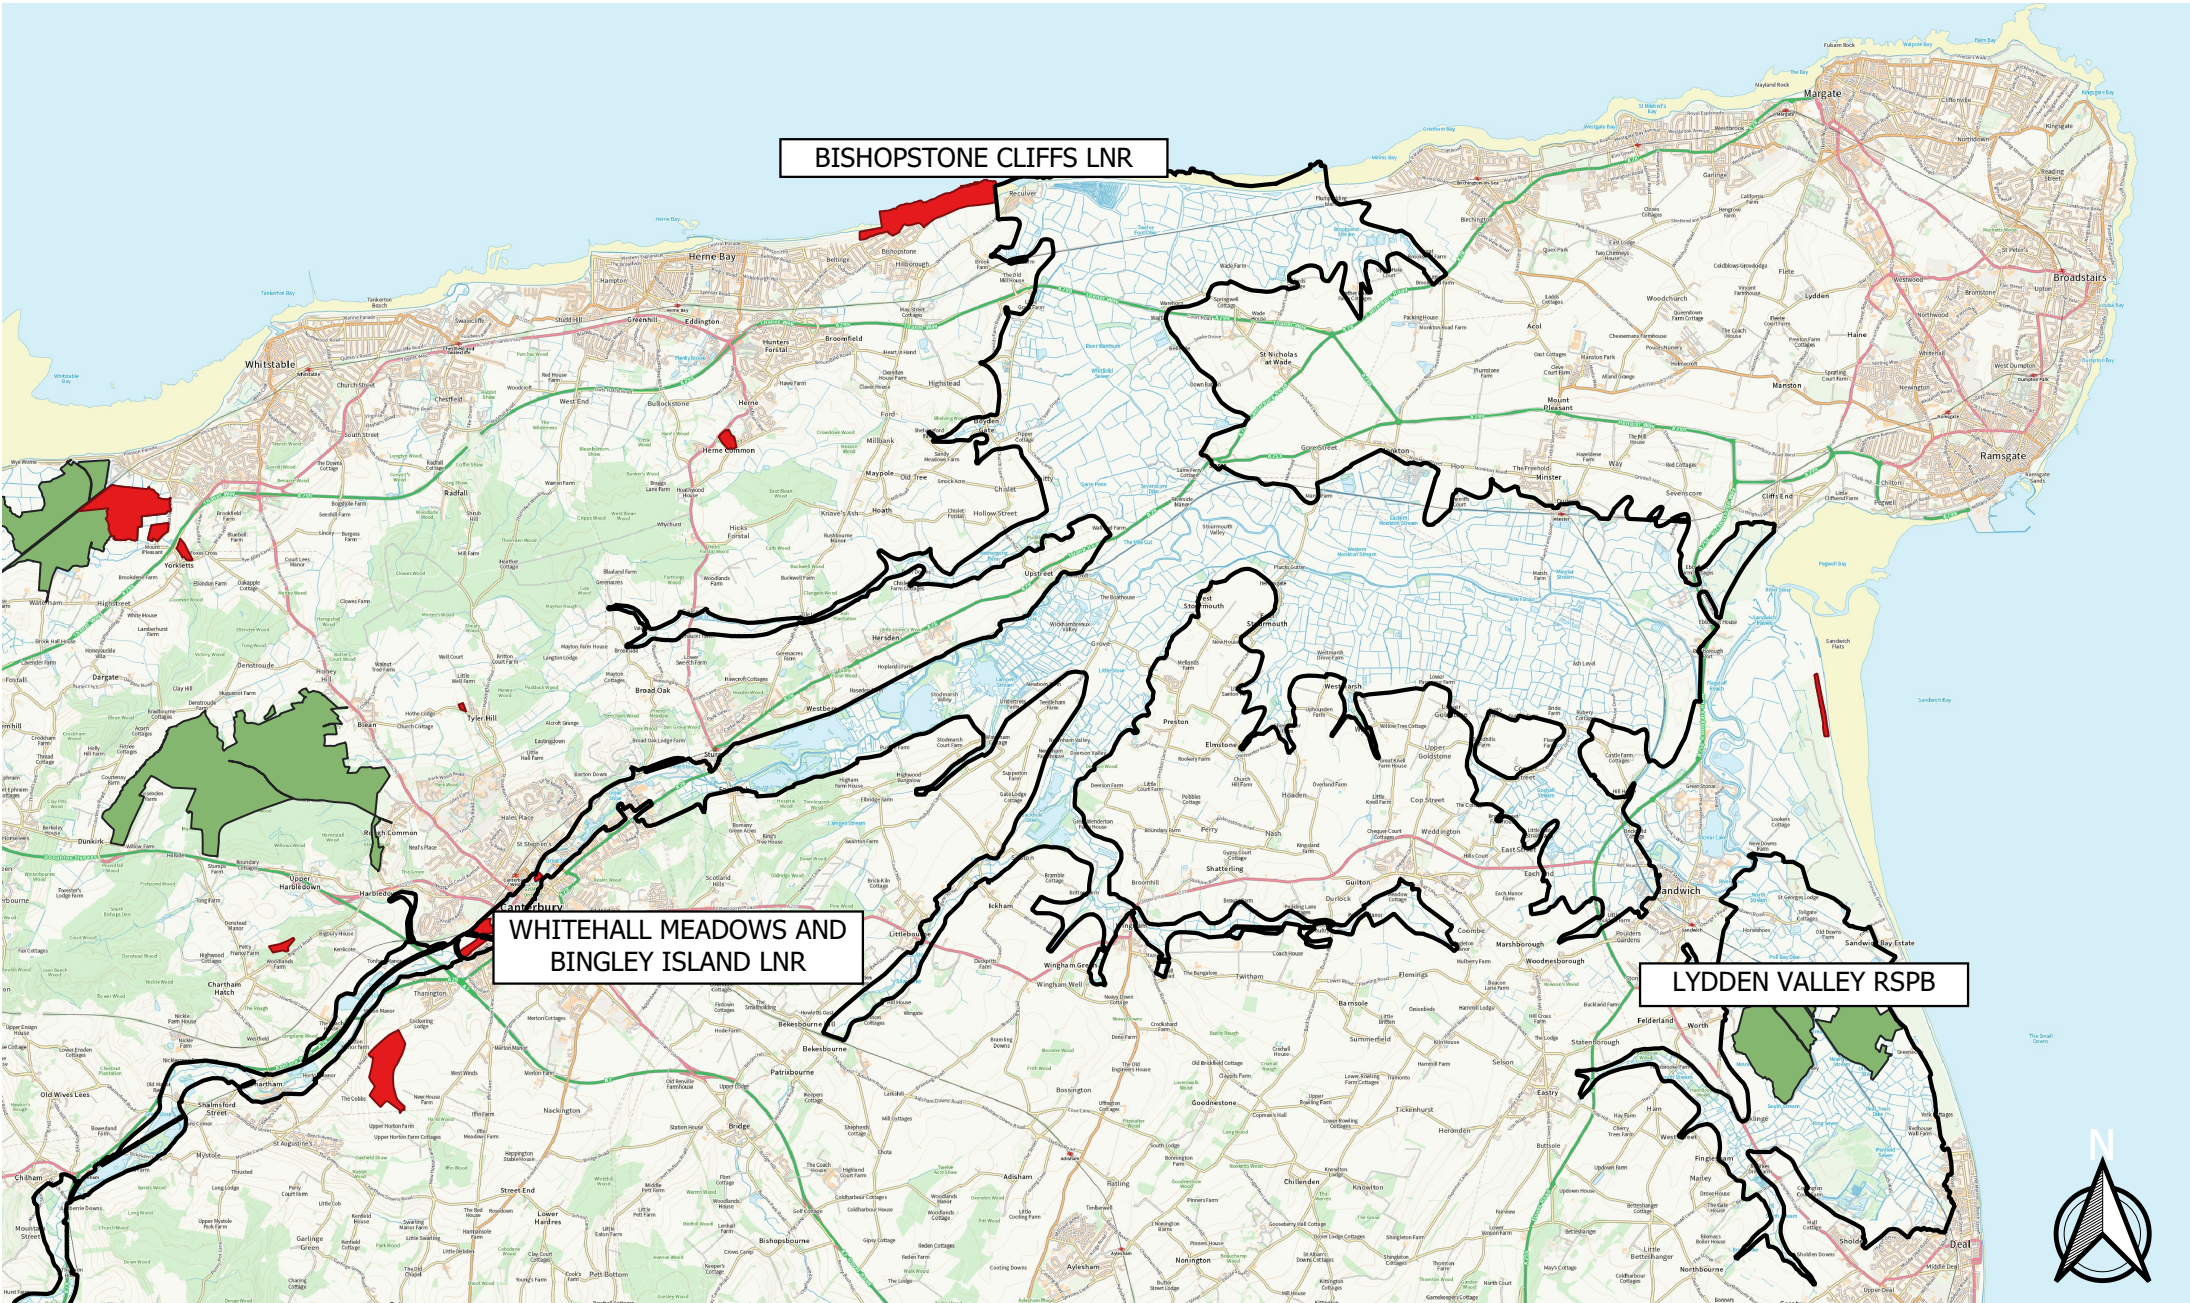

MAP 13 - LOCAL SITES - LOCAL NATURE AND RSPB RESERVES IN THE LOWER STOUR

BISHOPSTONE CLIFFS LNR

WHITEHALL MEADOWS AND BINGLEY ISLAND LNR

LYDDEN VALLEY RSPB

- Local Nature Reserves
- RSPB Reserves
- District Boundary