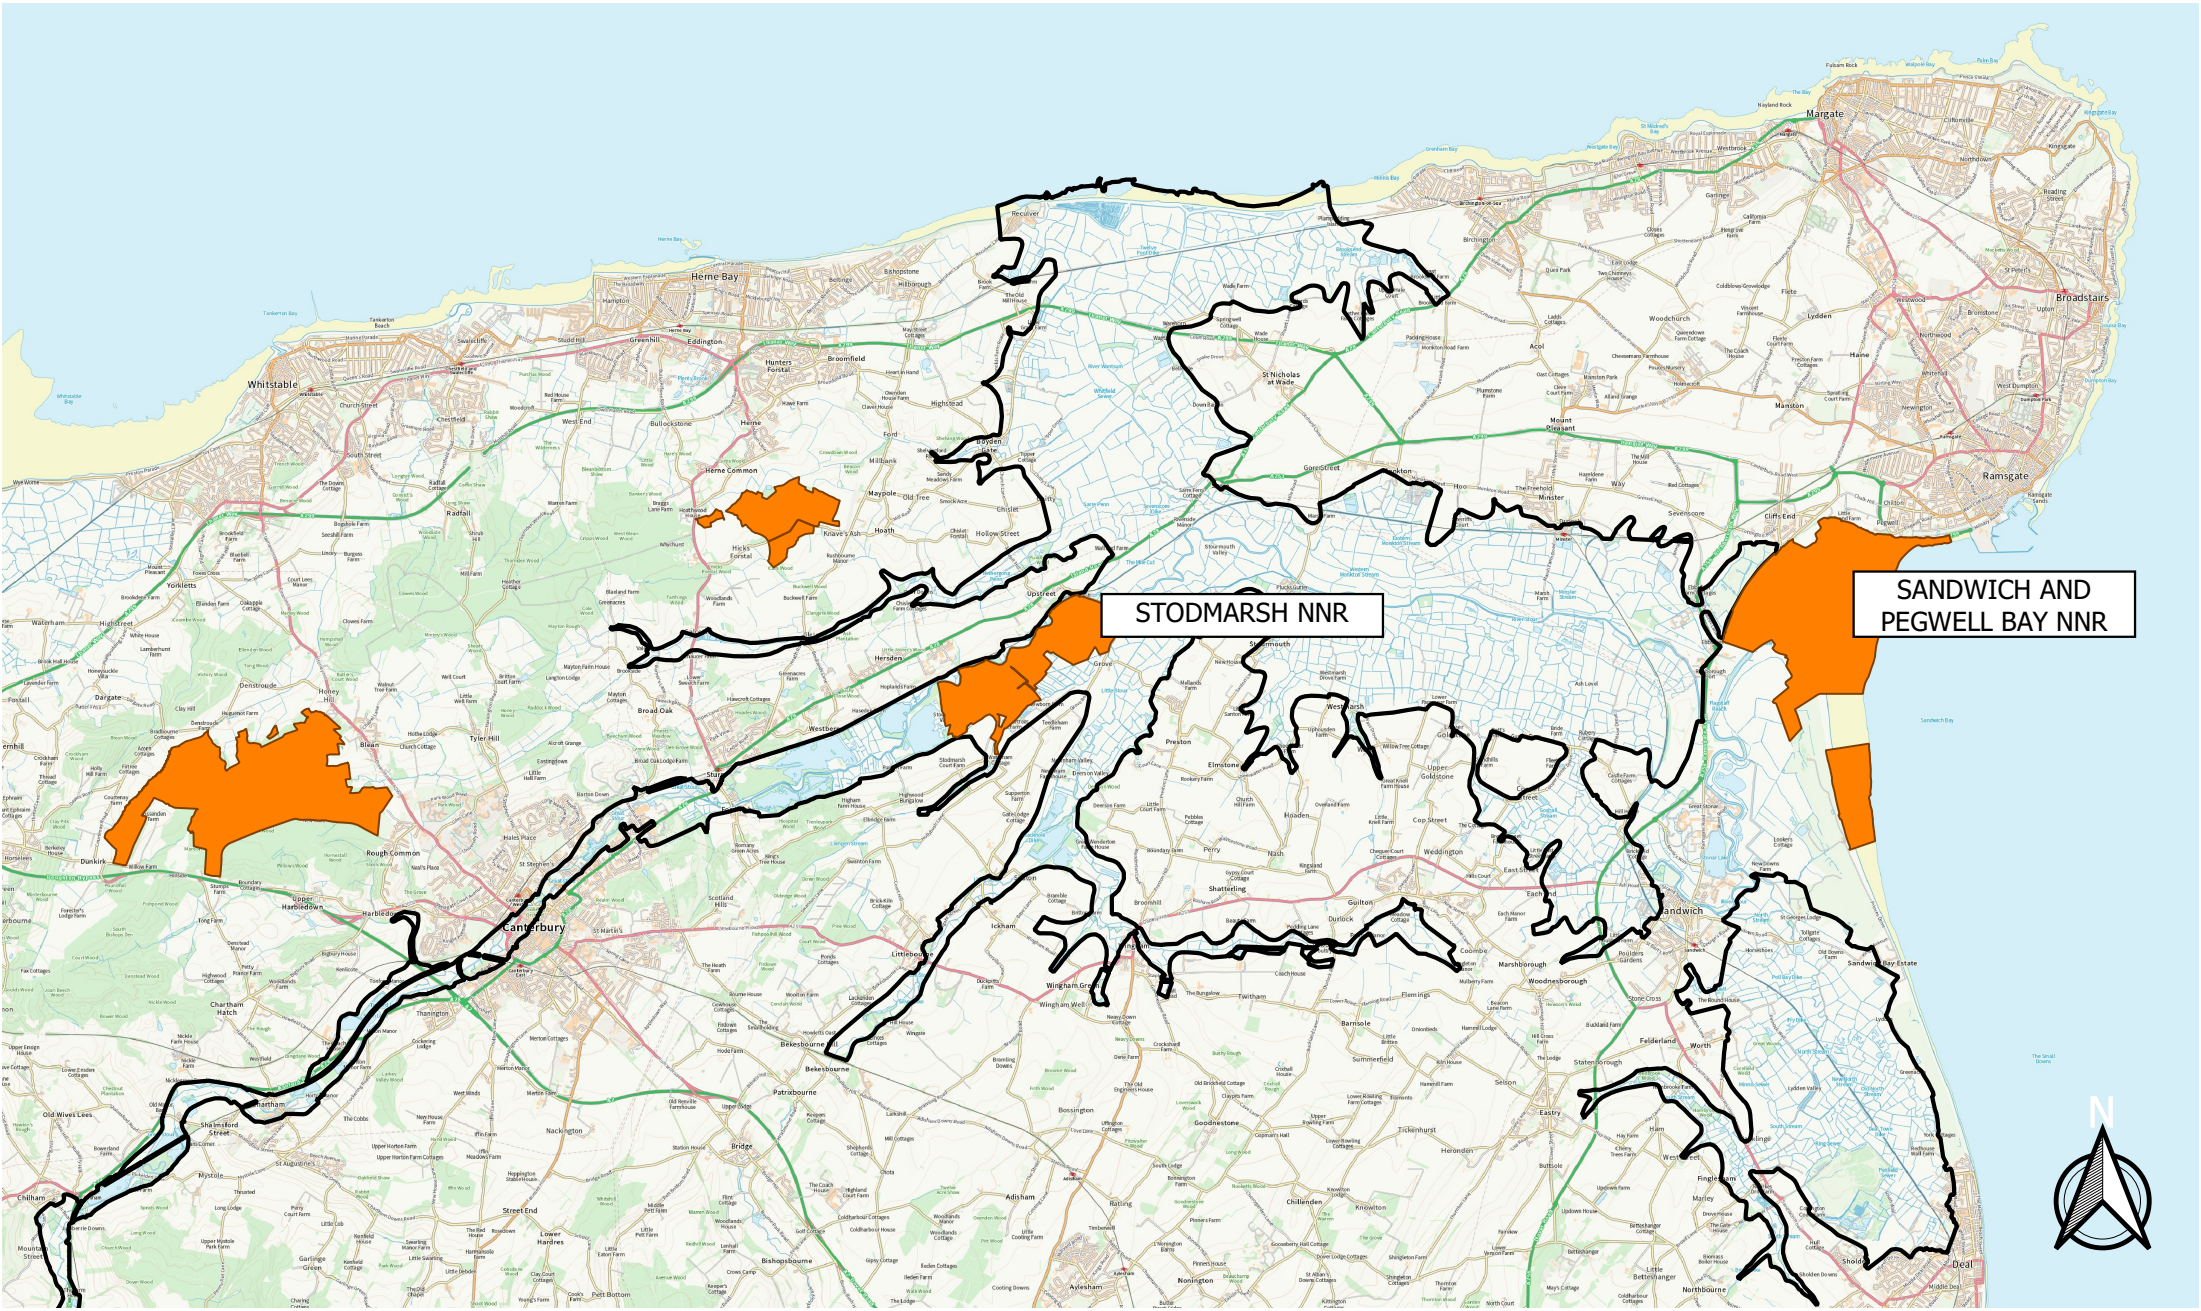

MAP11 - INTERNATIONAL SITES - NATIONAL NATURE RESERVES IN THE DRAINAGE DISTRICT

National Nature Reserves   
 District Boundary 