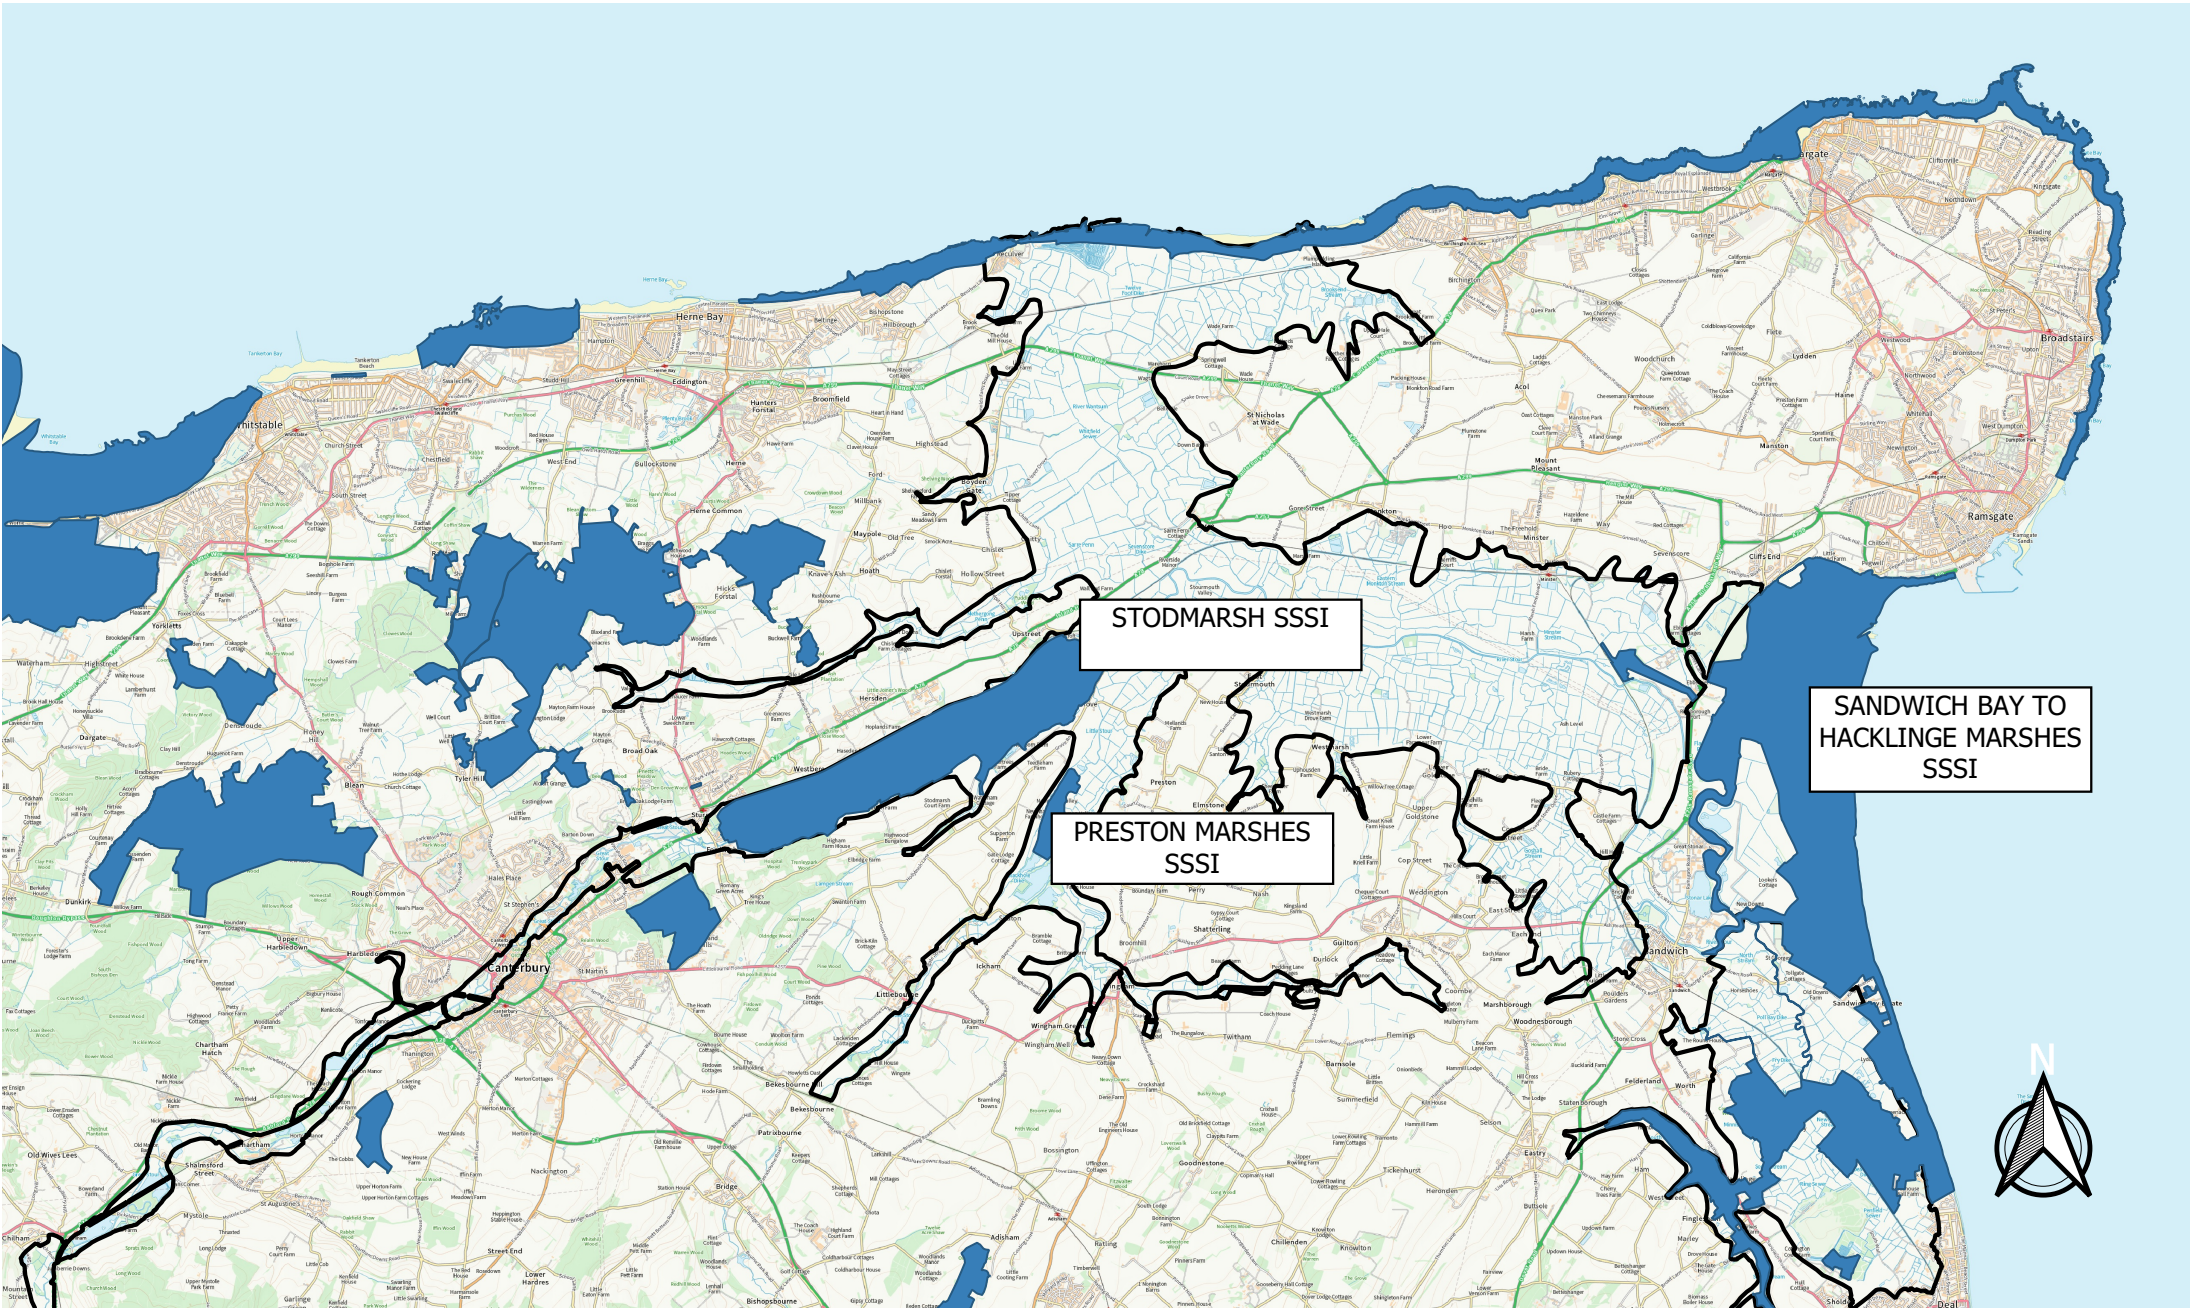

MAP 10 - INTERNATIONAL SITES - SSSIS IN THE LOWER STOUR

Sites of Special Scientific Interest 
 District Boundary 